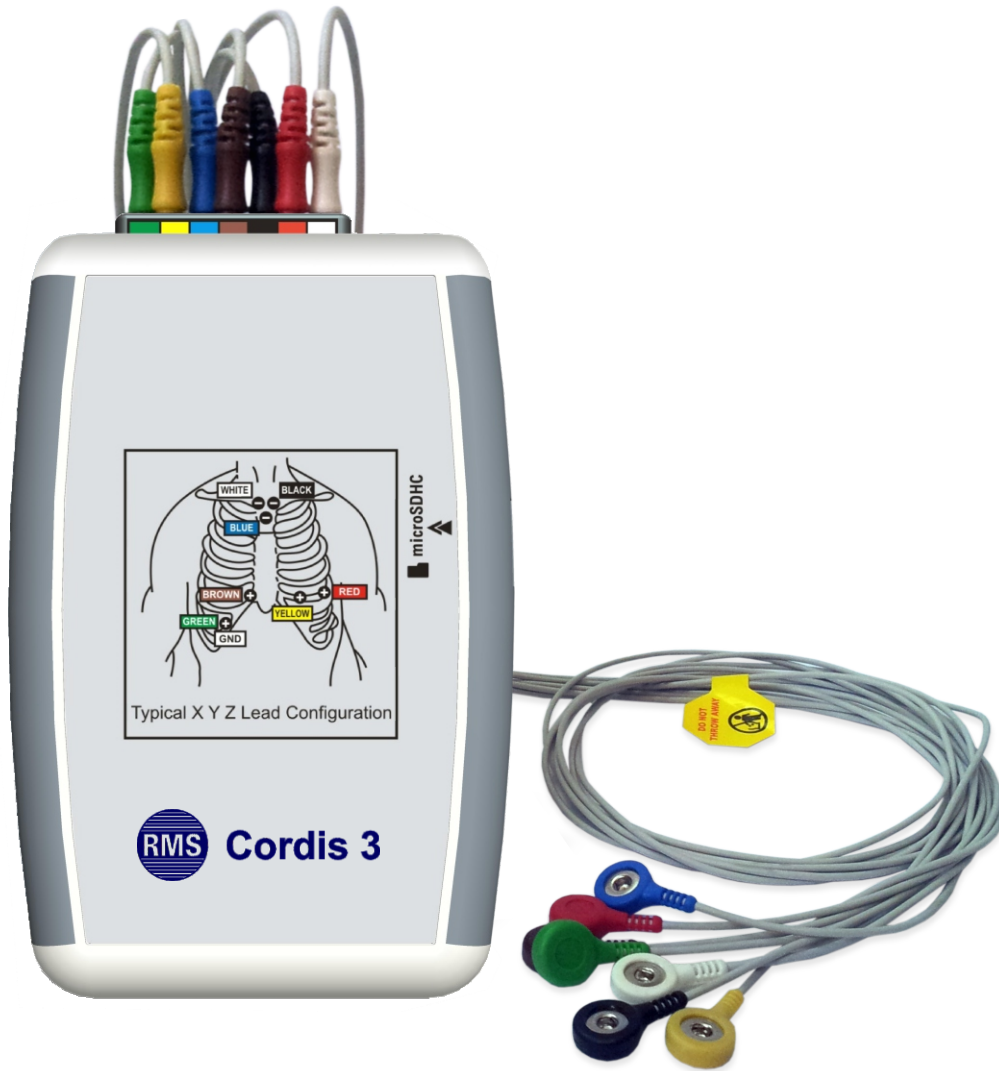

Cordis 3

3 CHANNEL ECG HOLTER

Digital Holter Recorder

Digital Holter Recorder is a three-channel, seven-lead solid-state device designed for 24-hour continuous recording of ambulatory ECG data. Its nonvolatile, removable, digital storage and rugged, compact design ensure reliable operation and long life, while its light weight enables patients comfort during daily activities.

Cordis 3 - Technical Specifications

RECORDER

Recording Channels	3 Channels
Leads	7
Storage	SDHC card (4GB)
Storage Indication	LED indication
Event Marking	Event button
Recording	Full information without compressing
Duration	24hrs
Dimensions	120mm X 77mm X 24mm
Power Supply	Alkaline battery 1.5V (AA) LR6 - 2 nos.

ANALYSER

- 3 lead arrhythmia analysis
- Multiple Template editing to analyze VE, SVE, etc.
- Heart rate variability with 3D Spectral
- Hourly count menu
- Atria fibrillation / Flutter Scanning
- Pacemaker auto detection and analysis
- Search function based on arrhythmia type
- QT analysis
- ST analysis with Reset
- ASCII Output